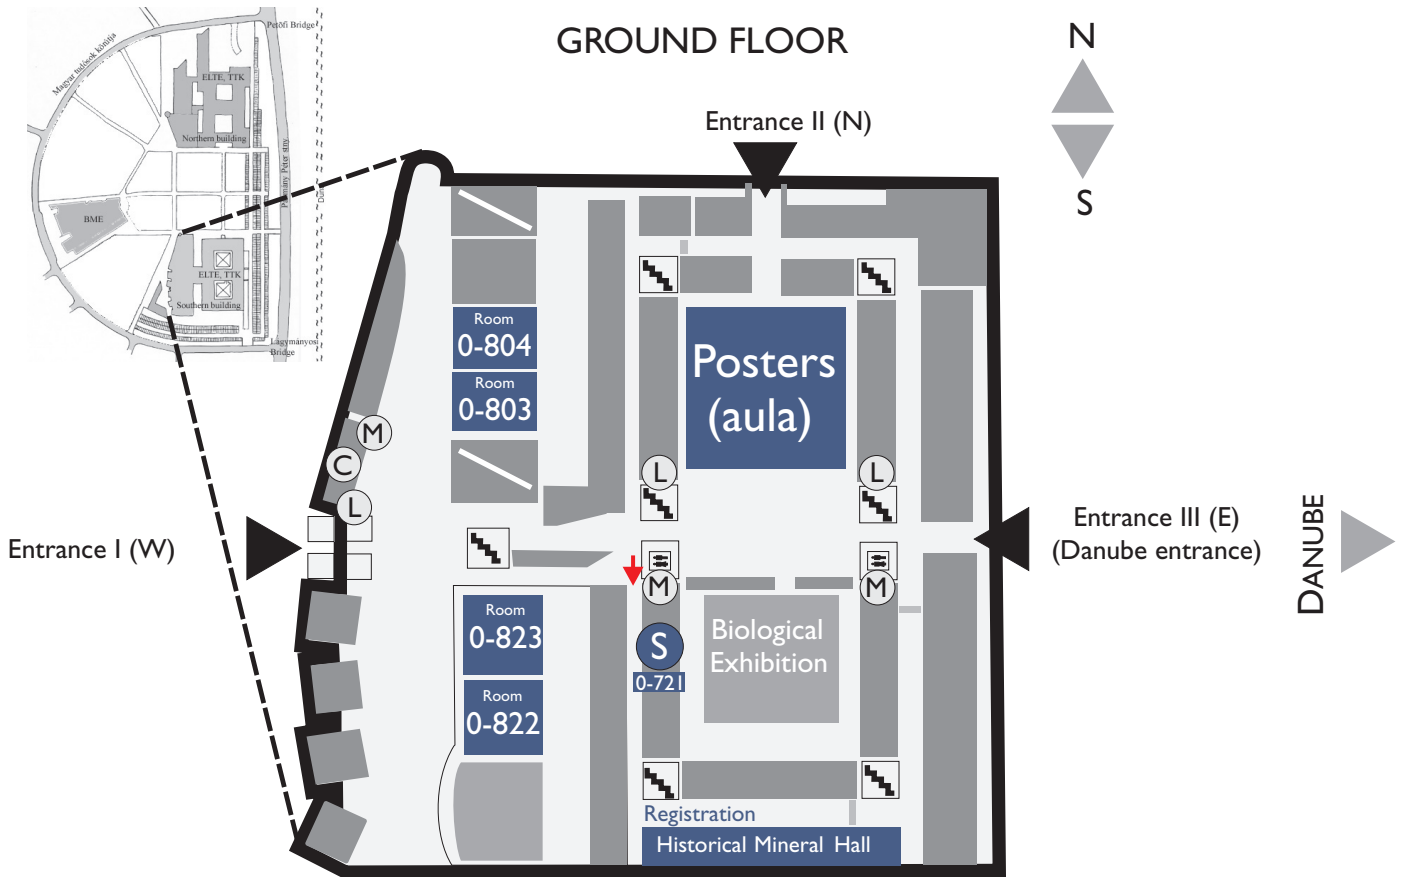

Eötvös Loránd University, Riverside Campus, Building C 1117 Budapest, Pázmány Péter sétány 1/C

-  Entrance Dept. of Mineralogy
-  Speakers' room (0-721)
-  Cloakroom
-  Ladies' room
-  Men's room